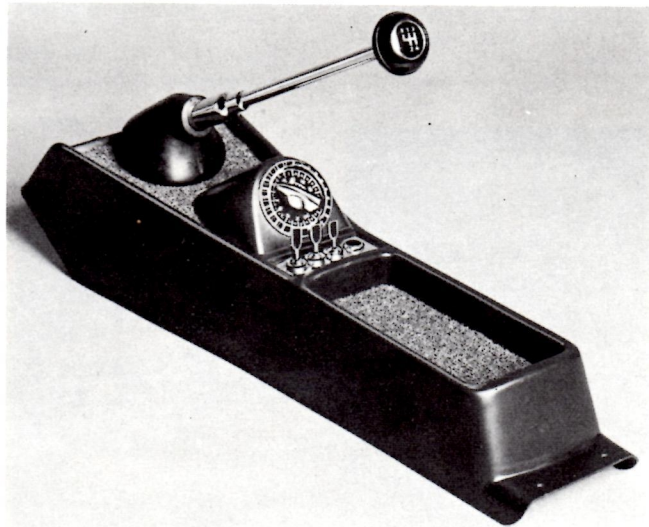

281374
Transmission console with
switches for auxiliary
lighting and hole for
Bahco timer.