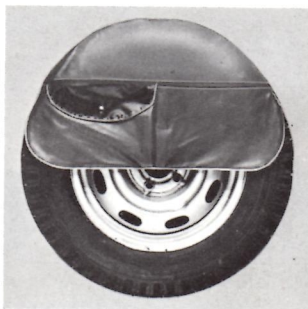

281184
Tail pipe extension

281007
Lockable fuel tank cap

277035
Lock unit for fuel tank cap

281108
Petrol can, 8 litres (2 Imp.
galls.) approx.

277978
Rear screen wiper and
washer Volvo 145

279894
Engine and trunk
illumination

281130
Safety grille for trunk lamp

279731
Spare wheel cover

281110
Car care basket, trunk