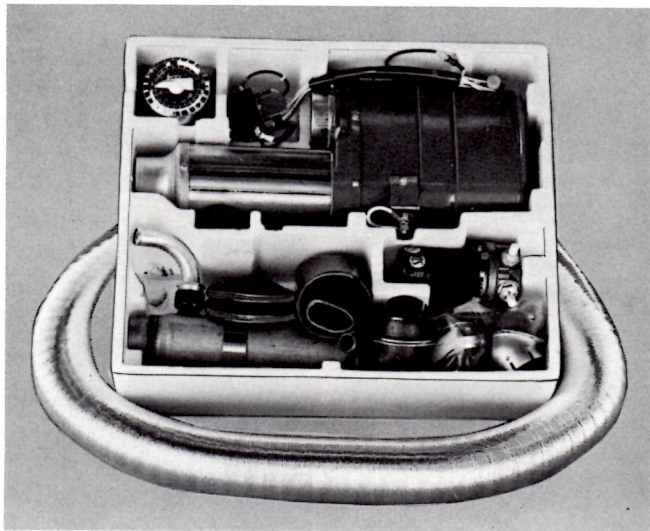

281202
Installation kit for
Bahco heater*