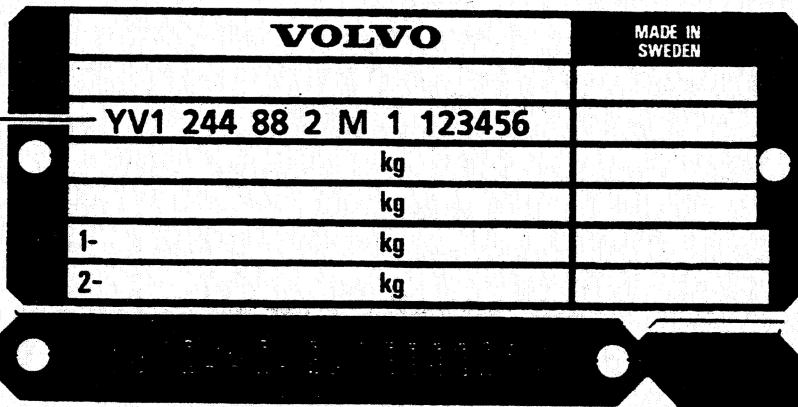

Group  
**01**  
Page  
**10**

FOREWORD (GB)

**YV1 244 88 2 M 1 123456**

2      3      4      5      6      7      8

**VOLVO**  
Genuine Parts  
PV 011 54949

## FOREWORD (GB)

Group

01

Page

11

**Product plate, left hand side**

Key for product plate's right hand side, see pages 12 and 14

**1. Product plate, location****7. (Works code)****2. (Manufacturer code)****8. Chassis number****3. Vehicle type****4. Engine type**

.88 = B230F

**5. Gearbox:**

.1 = M46 4-speed manual

.3 = M47 5-speed manual

.7 = AW70/71 4-speed automatic without lockup

**6. Model year**

.J = 1988

.K = 1989