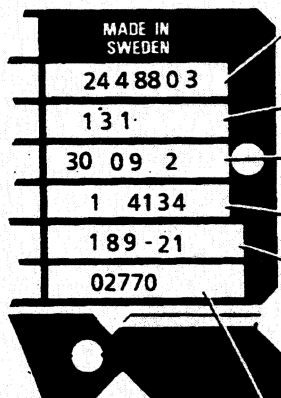

Group

01

FOREWORD (GB)

Page

12

5 6 7
244 88 03

8 9 10
1 3 1

11 12 13
30 09 2

14 15
1 4134

16
189-21

17
02770

VOLVO
Genuine Parts
PV 011 54948

FOREWORD (GB)

Group

01

Page

13

Product plate, right hand side**4DRS CH -386699**
5DRS CH -846099**1. Special vehicle number****2. Market code****3. Colour code, suffix not stated in catalogue****4. Interior fitting code****4DRS CH 386700 -APP 400000**
5DRS CH 846099 - APP 858000**5. Vehicle type****6. Engine type****.24 = B200E**
.27 = B200F
.77 = D24
.83 = B230K
.84 = B230E
.88 = B230F**7. Marketing version****.02 = 240 DL**
.03 = 240 GL
.04 = 240 GLE
.06 = 240 GLT
.07 = Parcel van**8. Body****.1 = without sunroof**
.2 = with sunroof**9. Gearbox****.1 = M45 4-speed manual**
.3 = M47 5-speed manual
.7 = AW70/71 4-speed automatic without lockup**10. Steering wheel location****.1 = Left hand drive**
.2 = Right hand drive**11. Market code****13. Steering mechanism****.2 = CAM GEAR**
.3 = SZF**14. Brakes****.1 = Girling front and rear**
.2 = Girling front, ATE rear**15. Interior fitting code****16. Colour code, suffix not stated in catalogue****17. Special vehicle number**