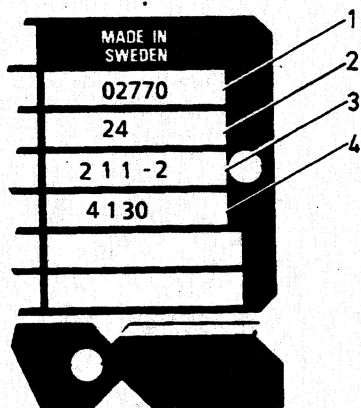

Group

01

FOREWORD (GB)

Page

12

5 6 7
244 88 03

8 9 10
1 3 1

11 12 13
30 09 2

14 15
1 4134

16
189-21

17
02770

VOLVO
Genuine Parts
PV 011 54948

FOREWORD (GB)

Group

01

Page

13

Product plate, right hand side**4DRS CH -386699**
5DRS CH -846099**1. Special vehicle number****2. Market code****3. Colour code, suffix not stated in catalogue****4. Interior fitting code****4DRS CH 386700 -APP 400000**
5DRS CH 846099 - APP 858000**5. Vehicle type****6. Engine type****.24 = B200E**
.27 = B200F
.77 = D24
.83 = B230K
.84 = B230E
.88 = B230F**7. Marketing version****.02 = 240 DL**
.03 = 240 GL
.04 = 240 GLE
.06 = 240 GLT
.07 = Parcel van**8. Body****.1 = without sunroof**
.2 = with sunroof**9. Gearbox****.1 = M45 4-speed manual**
.3 = M47 5-speed manual
.7 = AW70/71 4-speed automatic without lockup**10. Steering wheel location****.1 = Left hand drive**
.2 = Right hand drive**11. Market code****13. Steering mechanism****.2 = CAM GEAR**
.3 = SZF**14. Brakes****.1 = Girling front and rear**
.2 = Girling front, ATE rear**15. Interior fitting code****16. Colour code, suffix not stated in catalogue****17. Special vehicle number**