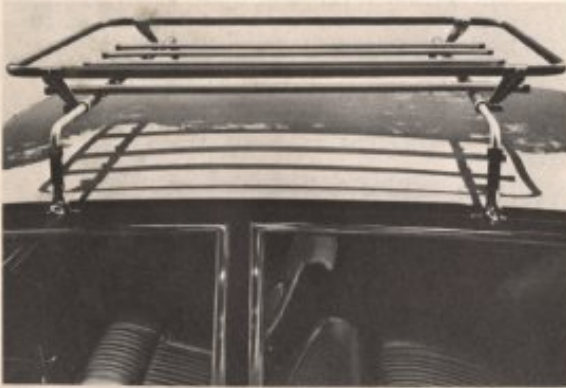

Combination roof and ski rack.

Fits all sedans. Plastic coated steel tubing. Loading area: 42" x 38". Three easy adjustment settings for height. Sugg. retail price $24.45
Roof rack only, Sugg. retail price $19.95

Luggage Container.

Zippered sides. It keeps the rain and dirt on the outside, and your luggage dry and neat on the inside. Sugg. retail price $14.95

For the 122S station wagon.

Zinc plated iron and steel tubing. 42" x 60" loading surface of nine lacquered wooden ribs, just like in Europe. Sugg. retail price $59.95