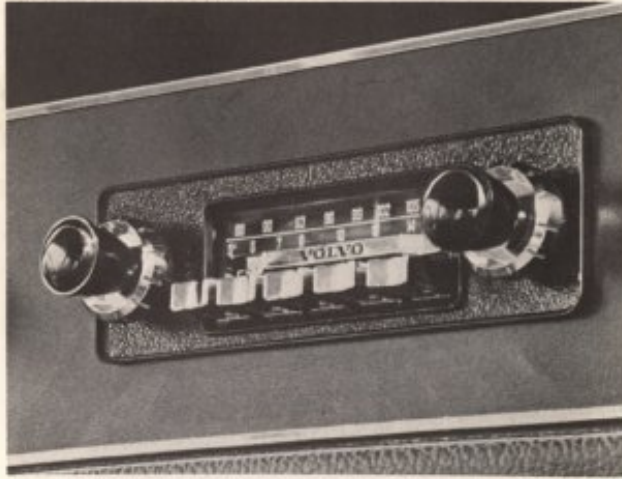

Sold and serviced by your Volvo dealer.

**Because  
know h  
want to  
your Vo  
we give  
these o  
to mak  
Volvo u  
way yo**

**These r  
a bette**

**Air conditioner.**

Our air conditioners are especially made to measure up to our Volvo. This one's designed to be an integral part of the interior in the 140 series. Sugg. retail price \$374.00 installed

**Air conditioner.**

This one is for the 122S series and the 1800S. Like the one for the 140 series, it was made for the Volvo. Sugg. retail price \$345.00 installed

**Radios.**

AM-FM all-transistor radio, to give optimum acoustical performance in a Volvo. Includes front and rear speakers for all models, except the 1800S. Sugg. retail price \$124.95