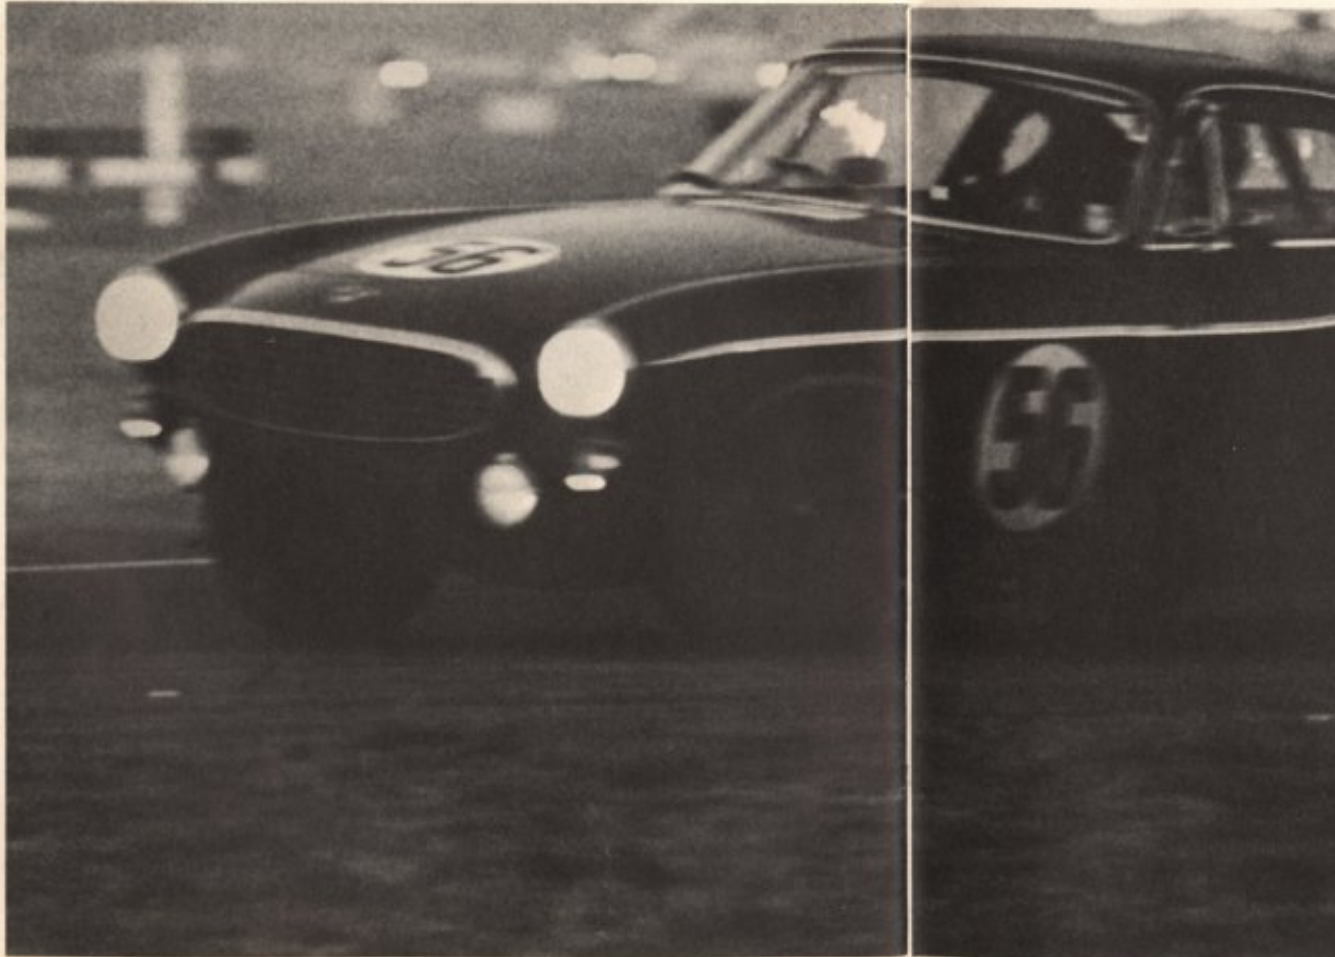

Rallies and Races

The enthusiast makes his Volvo useable in a special way, so we have some special equipment. The list includes, as a sample: Koni shock absorbers, progressive rear springs, rallye exhaust systems, and tuning kits. Send for the free Performance Tuning booklet. It lists all the parts, kits, and prices. Competition Dept., Volvo Inc., Rockleigh, N.J. 07647