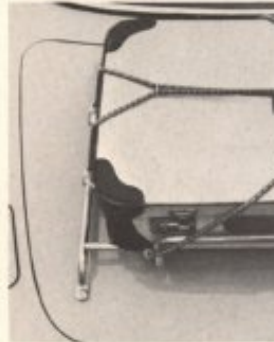

Also for the 122S st

Permanently mounted model. All chromium and stainless steel. Sugg. retail price $47.50

Luggage rack for the

Mounts on the trunk lid. Chromium plated steel tubing. Load area: 31" x 31". Sugg. retail price $39.95

Retainer.

For use on all racks. Made of heavy duty rubber, allows for varying amount of pressure to be held firmly. Sugg. retail price $3.77