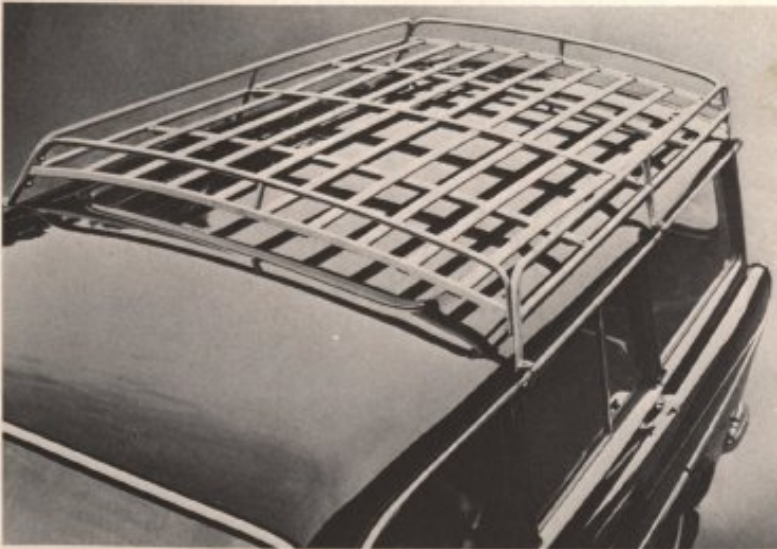

Combination roof and ski rack.

Fits all sedans. Plastic coated steel tubing. Loading area: 42" x 38". Three easy adjustment settings for height. Sugg. retail price $24.45
Roof rack only, Sugg. retail price $19.95

Luggage Container.

Zippered sides. It keeps the rain and dirt on the outside, and your luggage dry and neat on the inside. Sugg. retail price $14.95

For the 122S station wagon.

Zinc plated iron and steel tubing. 42" x 60" loading surface of nine lacquered wooden ribs, just like in Europe. Sugg. retail price $59.95