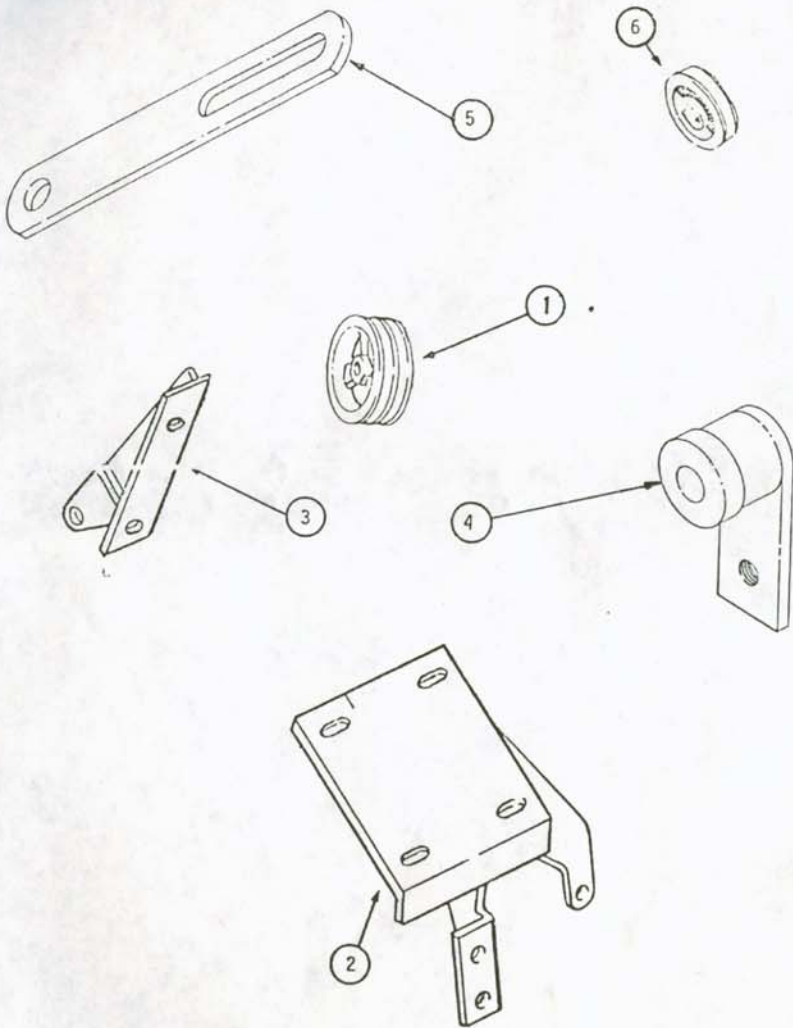

ISSUE  
1

INDEX

GROUP  
9

PAGE  
1

FIGURE	QUANTITY										Volvo PART NO.	DESCRIPTION	NOTES
	180	170											
1											NPN	EVAPORATOR ASSY. For Components, See Page 2-3	
1											279932	ADAPTER KIT For Components, See Page 4-5	
1											NPN	GENERAL KIT For Components, See Page 6	
1											75590	CONDENSER KIT For Components, See Page 7	

FIGURE	QUANTITY					V <sub>0</sub> /V <sub>0</sub> PART NO.
180-70						
1	1					NPN
1	1					75593
2	1					75522
1	1					75381
3	1					75594
1	1					75595
4	1					75596
1	1					75597
5	1					75599
6	1					75600
7	1					75601
1	1					75400
8	1					75523
9	1					75509
1	1					75400
10	1					75523
1	1					75586
1	1					75602
2	2					75404
24	2					75603
1	1					75604
11	1					75605
12	2					75606
23	1					75607
13	1					75608
14	1					75609
15	2					75610
16	1					75452
17	2					75373
18	2					75424
2	2					75421
19	1					75385
1	1					75611
20	3					75612
21	2					75613
1	1					75410
2	2					75614
1	1					75615
1	1					75616
22	1					75598
25	1					

FIGURE	QUANTITY						Volvo PART NO.	
180-70								
1	1						279932	AD
1	1						75430	
2	1						75459	
3	1						75458	
4	1						75623	
5	1						75624	
1	1						75625	
6	1						75626	
1	1						75372	
1	1						75627	
1	1						75628	
1	1						75629	
1	1						75630	
1	1						75386	

GENERAL KIT 48-00032

Packing List Revision "C" 5/4/65

VOLVO P-1800 and 122S

Rev.	Quantity	Part Number	Part Description
	1	60-00506	COMPRESSOR, 206
C	1	30-00266	CLUTCH, 6", 12 VOLT, 6 SPRING
C	1	61-10074	HOSE KIT Includes the following:
C	1	61-09100	1/2 x 25 (1/2 F x 1/2 F)
	1	61-09171	5/8 x 48 (5/8 90° F x 5/8 M)
C	1	61-09439	3/8 x 85 (1/2 F x 3/8 90° F)
	1	50-90037	SACK ASSEMBLY Includes the following:
	4	54-00189	CLAMP, FREON HOSE
	4	54-00198	CLAMP, FREON HOSE
	4	53-00135	GROMMET
	8	50-01550	#10 x 5/8 SMS SHWH