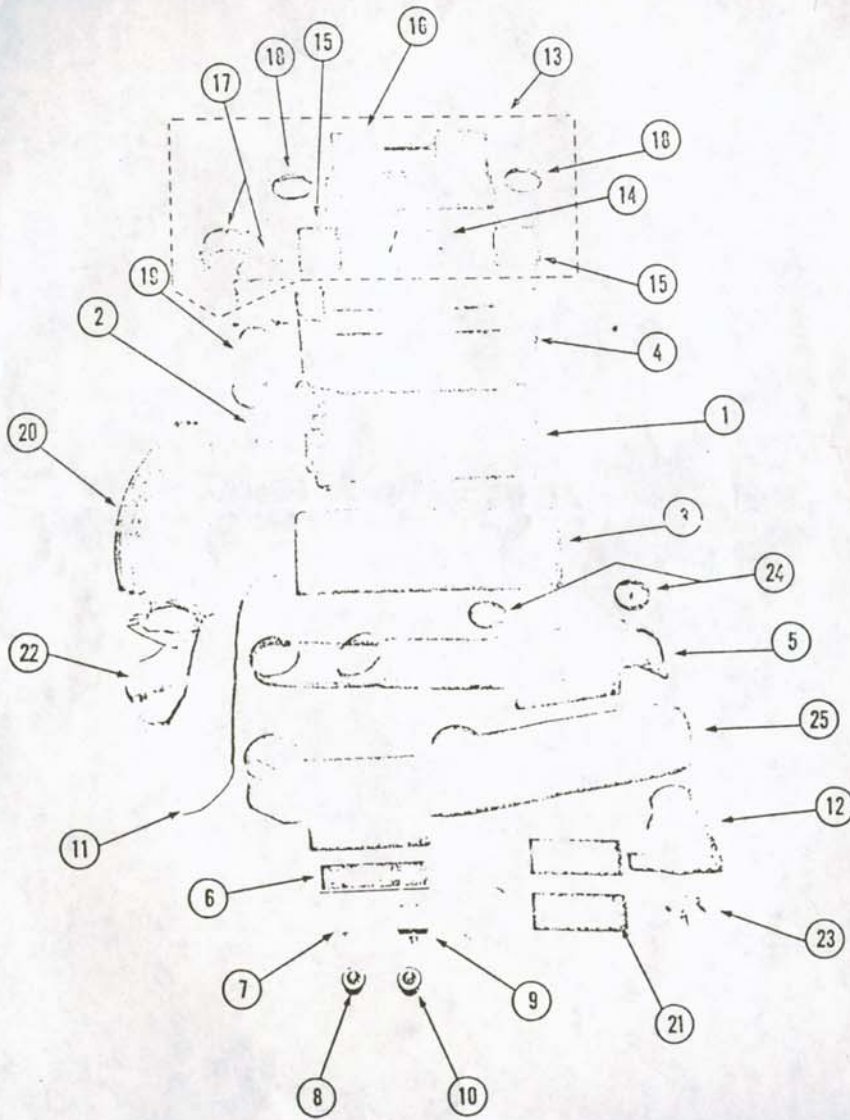

ISSUE  
1

INDEX

GROUP  
9

PAGE  
1

FIGURE	QUANTITY										Volvo PART NO.	DESCRIPTION	NOTES
	180	170											
1											NPN	EVAPORATOR ASSY. For Components, See Page 2-3	
1											279932	ADAPTER KIT For Components, See Page 4-5	
1											NPN	GENERAL KIT For Components, See Page 6	
1											75590	CONDENSER KIT For Components, See Page 7	

FIGURE	QUANTITY					V <sub>0</sub> /V <sub>0</sub> PART NO.
180-70						
1	1					NPN
1	1					75593
2	1					75522
1	1					75381
3	1					75594
1	1					75595
4	1					75596
1	1					75597
5	1					75599
6	1					75600
7	1					75601
1	1					75400
8	1					75523
9	1					75509
1	1					75400
10	1					75523
1	1					75586
1	1					75602
2	2					75404
24	2					75603
1	1					75604
11	1					75605
12	2					75606
23	1					75607
13	1					75608
14	1					75609
15	2					75610
16	1					75452
17	2					75373
18	2					75424
2	2					75421
19	1					75385
1	1					75611
20	3					75612
21	2					75613
1	1					75410
2	2					75614
1	1					75615
1	1					75616
22	1					75598
25	1					

FIGURE	QUANTITY						Volvo PART NO.	
180-70								
1	1						279932	AD
1	1						75430	
2	1						75459	
3	1						75458	
4	1						75623	
5	1						75624	
1	1						75625	
6	1						75626	
1	1						75372	
1	1						75627	
1	1						75628	
1	1						75629	
1	1						75630	
1	1						75386	

GENERAL KIT 48-00032

Packing List Revision "C" 5/4/65

VOLVO P-1800 and 122S

Rev.	Quantity	Part Number	Part Description
	1	60-00506	COMPRESSOR, 206
C	1	30-00266	CLUTCH, 6", 12 VOLT, 6 SPRING
C	1	61-10074	HOSE KIT Includes the following:
C	1	61-09100	1/2 x 25 (1/2 F x 1/2 F)
	1	61-09171	5/8 x 48 (5/8 90° F x 5/8 M)
C	1	61-09439	3/8 x 85 (1/2 F x 3/8 90° F)
	1	50-90037	SACK ASSEMBLY Includes the following:
	4	54-00189	CLAMP, FREON HOSE
	4	54-00198	CLAMP, FREON HOSE
	4	53-00135	GROMMET
	8	50-01550	#10 x 5/8 SMS SHWH