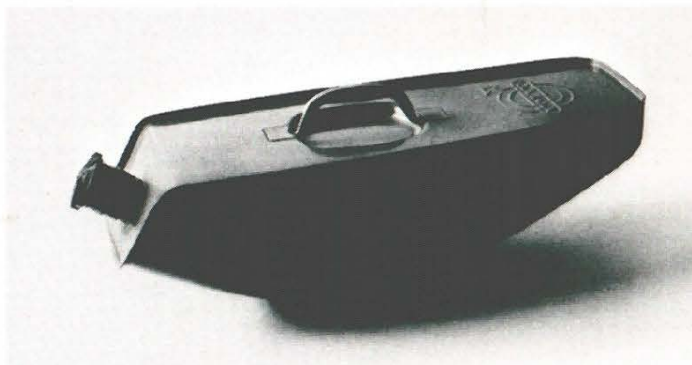

TRAILER HITCHES

They bolt into the Volvo, not the bumper. So the Volvo does the pulling, not the bumper. 122S/140S.
 Sugg. retail price \$10.95
 Sugg. retail price \$69.39

180

SPARE TIRE COVER

Helps keep your trunk neat on the inside. Moisture free pockets keep car tools handy. And the cover keeps you and your luggage clean. All sedans.
 Sugg. retail price \$4.65