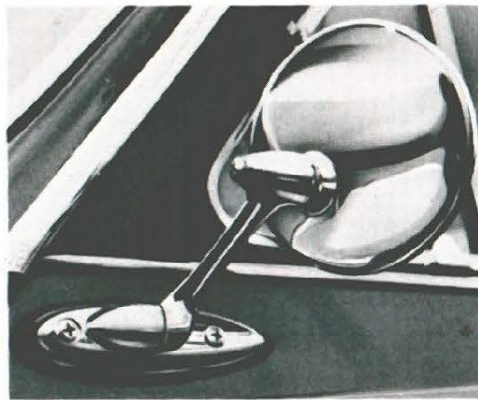

SIDE VIEW MIRRORS

Once you own one, you will never be without one of these handy driving aids again. Keeps you from the dangerous practice of turning your head. All models.

Sugg. retail price $3.95 to $6.75