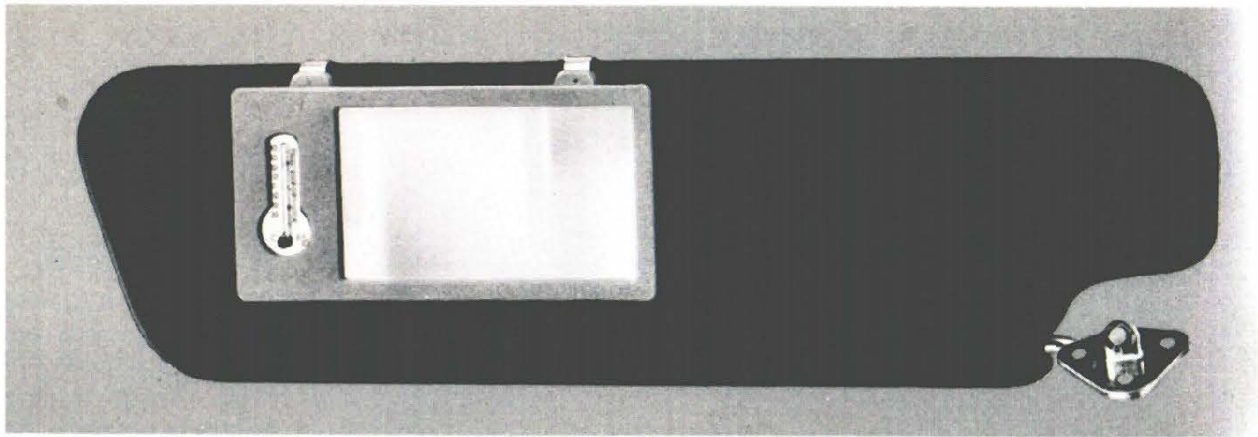

VANITY MIRROR

For quick touch-ups after long or short trips in your Volvo. Fits on reverse side of sun visor. All models. Sugg. retail price $1.49