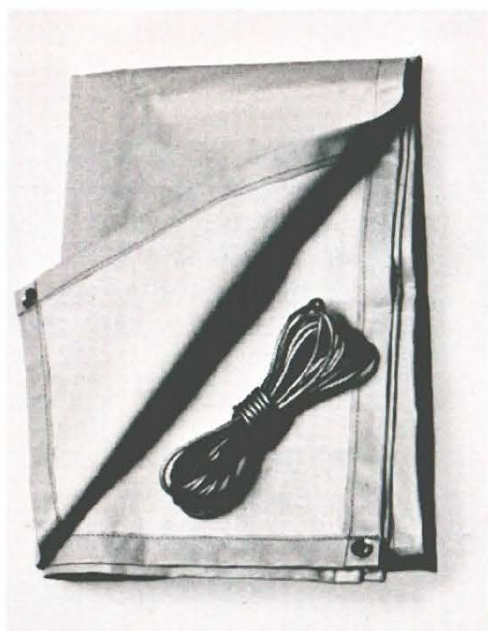

ROOF RACK COVER

To protect whatever you are carrying on your Volvo roof rack.

Sugg. retail price $6.90