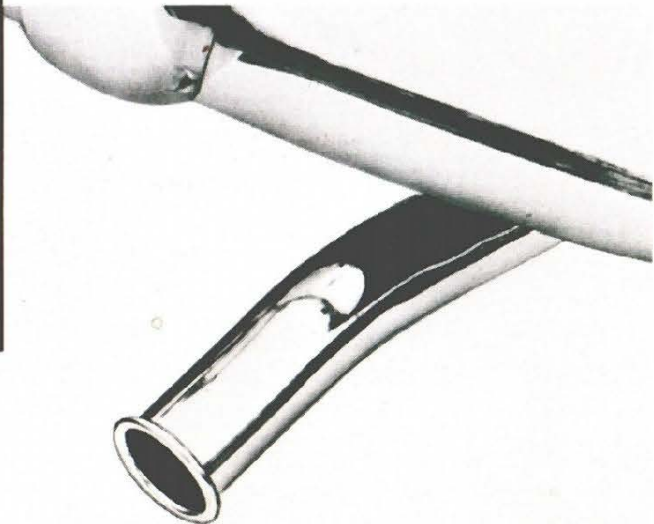

EXHAUST PIPE EXTENSIONS

More than just sporty looking. They keep away the exhaust fumes that might corrode rear bumper chrome.

122S. Sugg. retail price $2.35

140S. Sugg. retail price $5.75