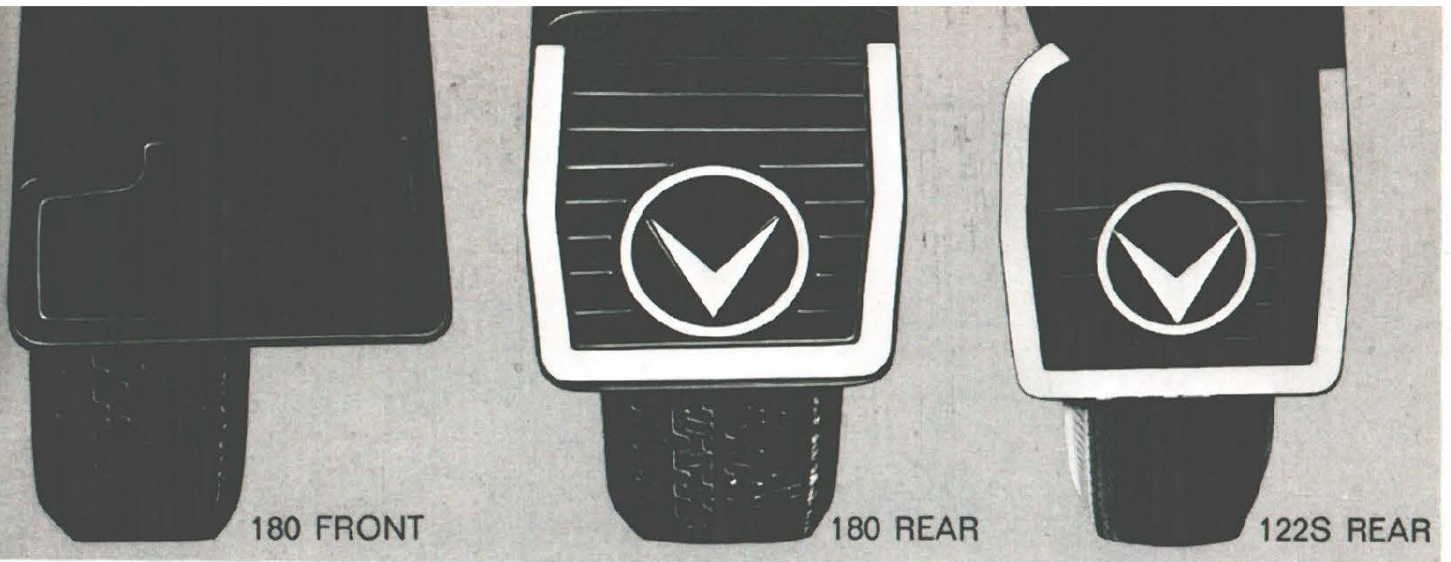

MUDFLAPS

These mudflaps protect your fenders from flying objects, caked ice etc. . . . and they show consideration for the motorist behind you.   sugg. retail price $1.49 each

specify model, year and which fender ☐ 180 FRONT   ☐ 180 REAR   ☐ 122S REAR