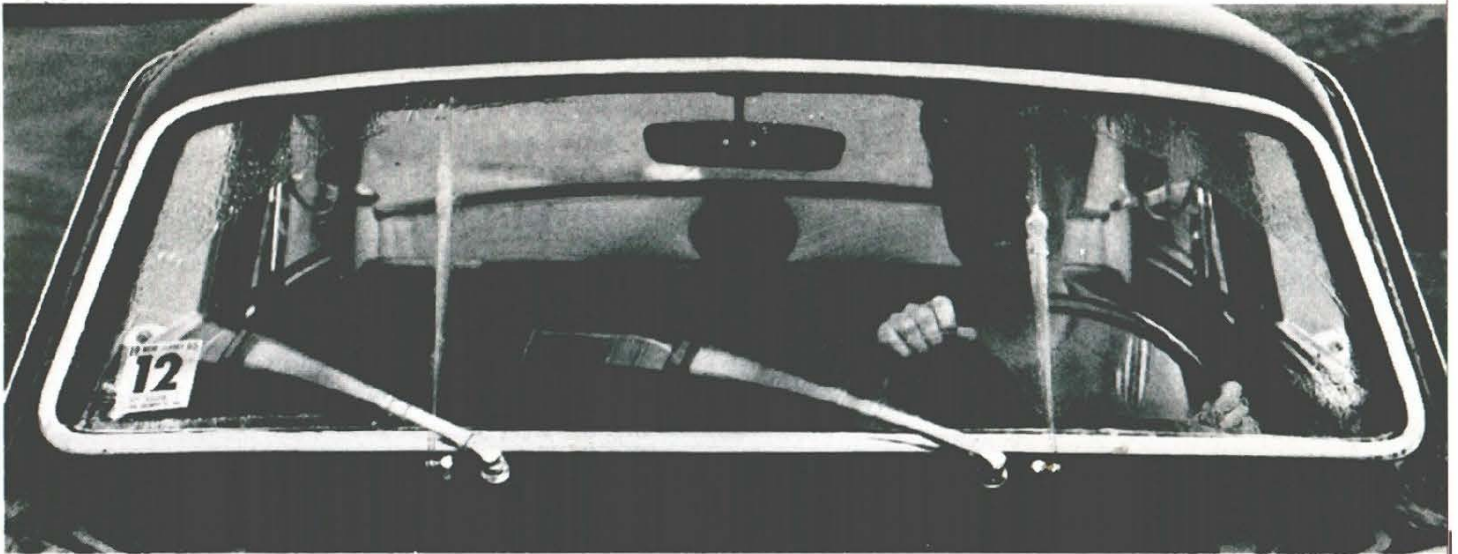

ELECTRIC WINDSHIELD WASHERS

Keep a clear view of the road ahead. Wash your windshield while you drive. Clean off road slush and salt in the winter and insects and dust in the summer. A clean windshield means a safer ride. Became standard equipment with our 1967 models. Sugg. retail price $18.50