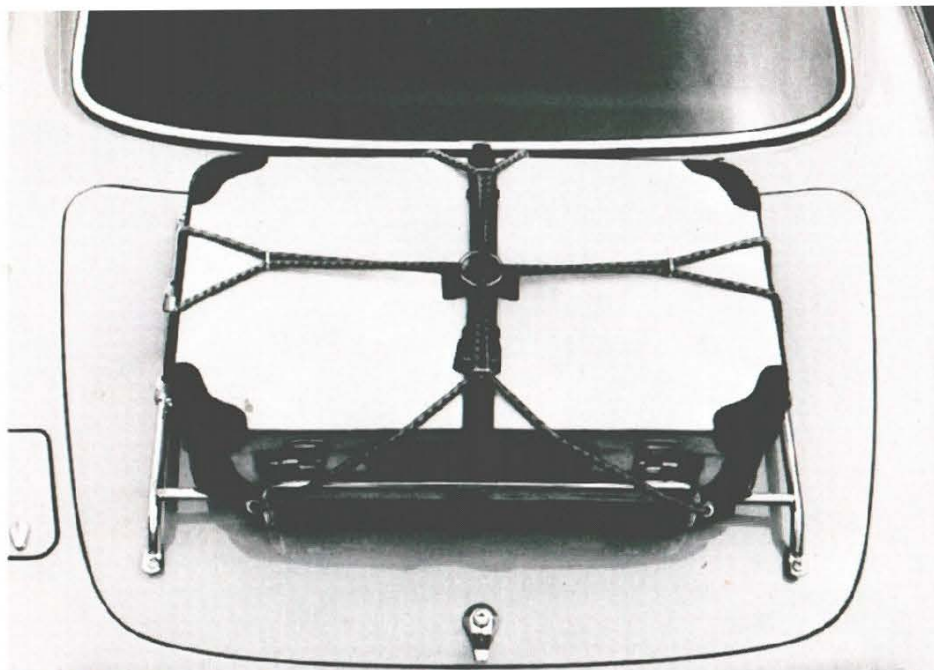

LUGGAGE RACK FOR THE 180

Mounts on the trunk lid. Chromed, electric-welded steel tubing. Load area: 31" x 16". Sugg. retail price $29.95

RETAINER

May be used on all Volvo racks. Made of fabric covered tubing to hold luggage of varying dimensions. All racks.

Sugg. retail price $2.98