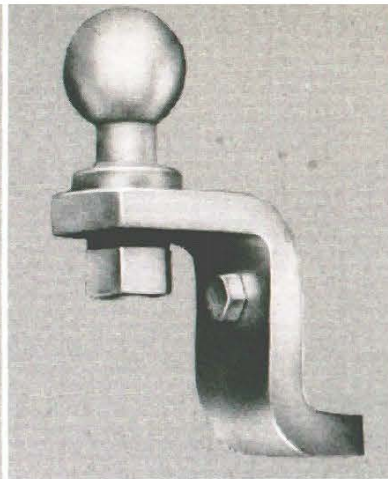

TRAILER HITCHES

They bolt into the Volvo, not the bumper. So the Volvo does the pulling, not the bumper. 122S/140S.
Sugg. retail price $10.95
Sugg. retail price $69.39

180