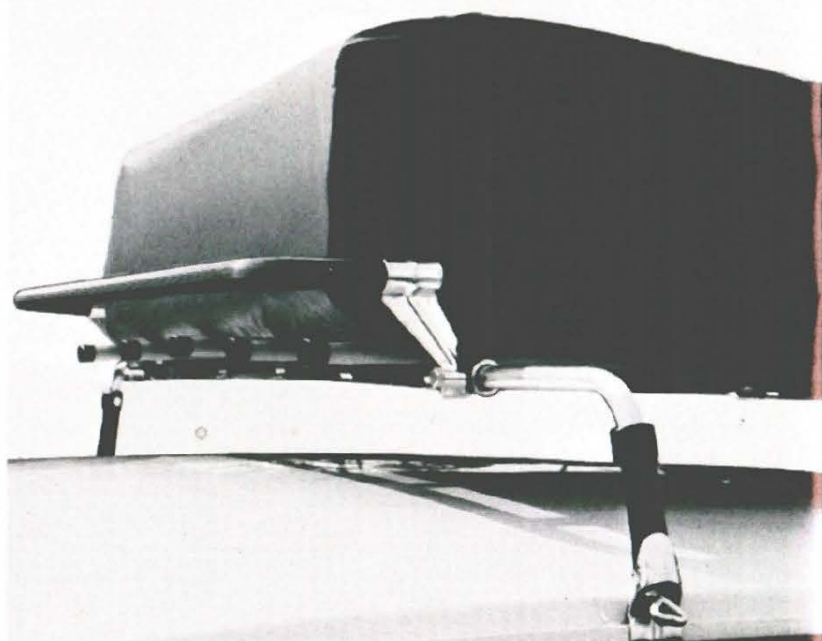

LUGGAGE CONTAINER

Zippered sides. It keeps the rain and dirt on the outside, and your luggage dry and clean on the inside. All roof racks.

Sugg. retail price $12.95