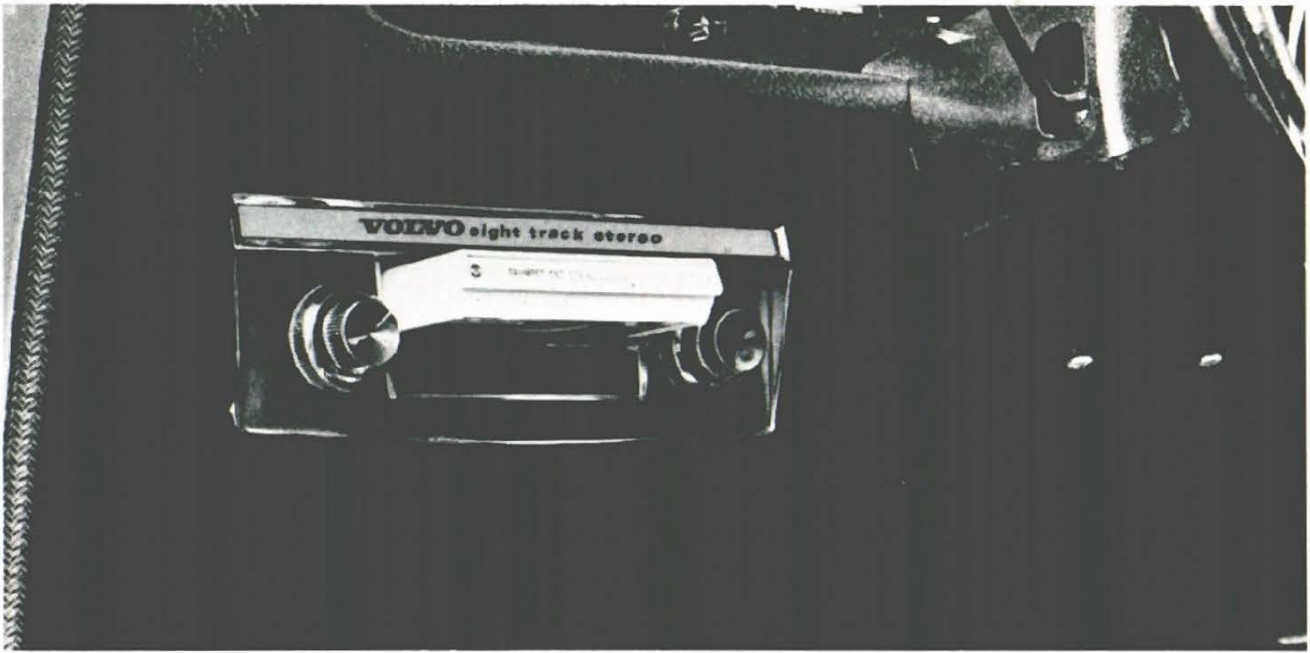

STEREO TAPE PLAYER

Listen to 80 minutes of uninterrupted mood music from Volvo's tape player. Two speakers are equipped with solid state dependability for a promise of no static or fading. 180/140S

Sugg. retail price $119.95