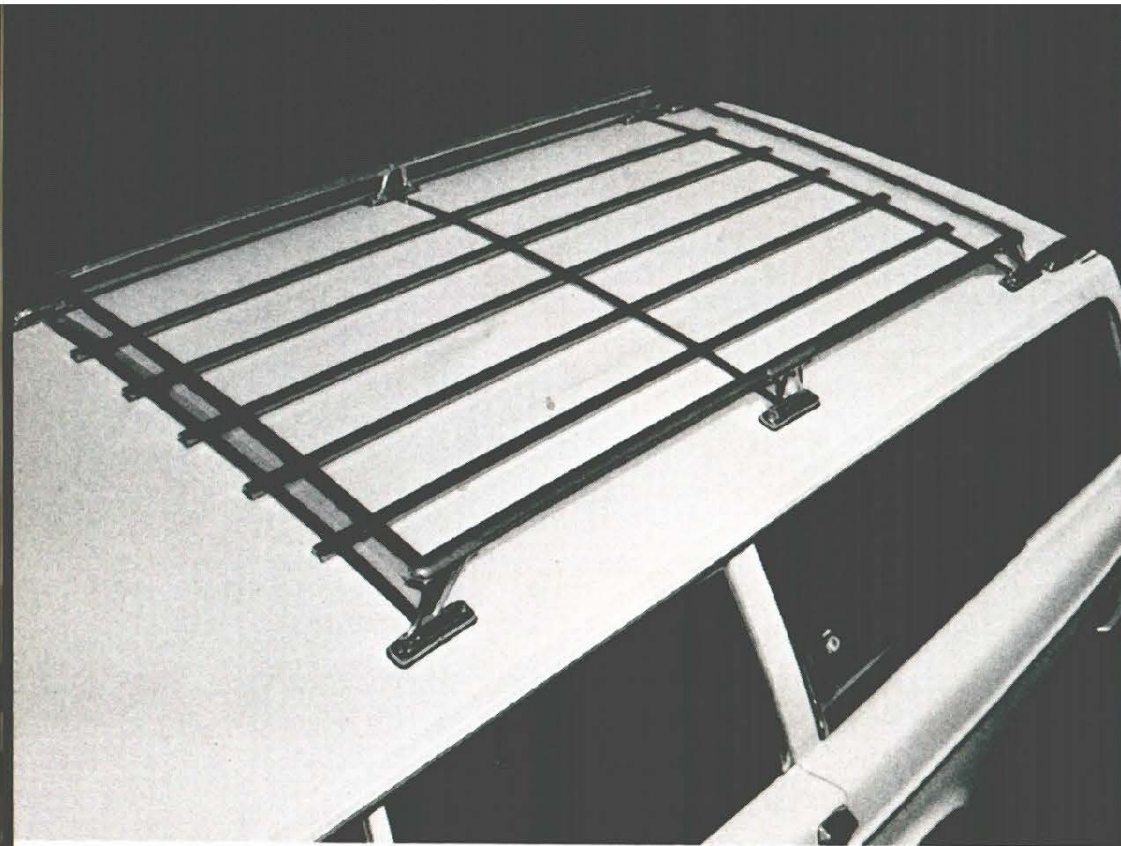

“Cache and Carry”

accessories
inside and outside
your Volvo
for traveling
comfortably with
everything you need.

LUGGAGE RACK

Add this roof rack to your Volvo wagon . . . and just like that . . . you've got lots of extra carrying capacity. Made of stainless steel with chrome plated castings. Inside dimensions are 37" W x 57½" L. 145S. Sugg. retail price \$55.65